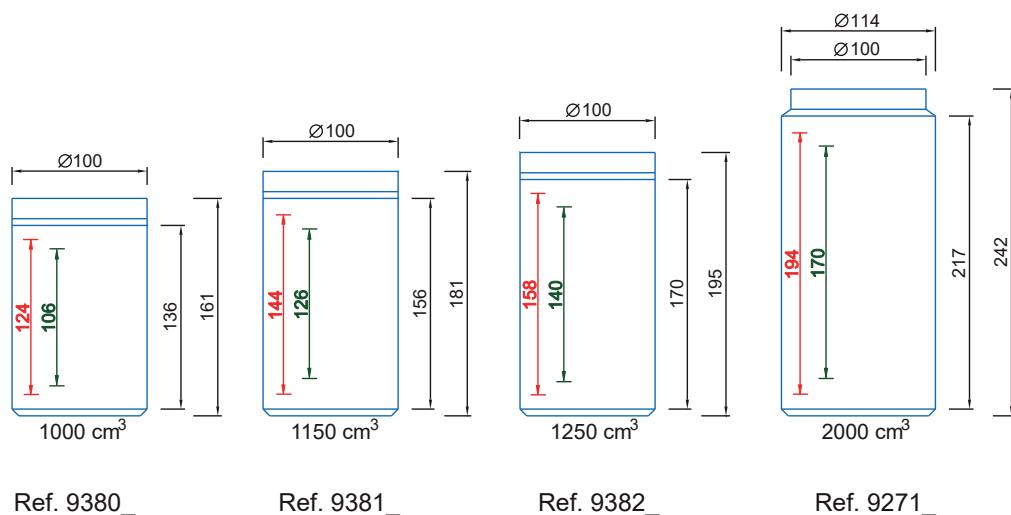

Altura máxima da etiqueta (mm)
Altura máxima da gravação por serigrafia (mm)