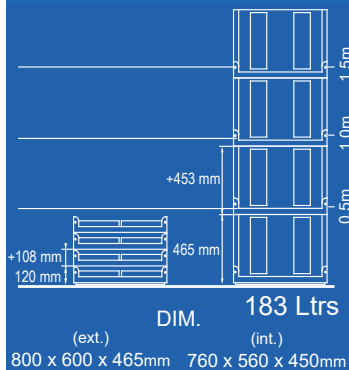

CAIXAS PARA PICKING

3 caixas com portas
Ref. 9625_ sobre
caixa com portas e
rodízios Ref. 9626_

	Ref.
Com portas	9625_
Com portas e rodízios	9626_
Com abertura lateral	9628_
Com abertura e rodízios	9629_
Tampa	9635_