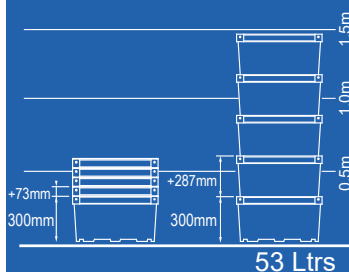

140/  1m

130/  1m

130/  1m

DIM. (ext.) 600 x 400 x 200mm (int.) 530 x 340 x 172mm

Ref. 120P\_

DIM. (ext.) 600 x 400 x 300mm (int.) 530 x 340 x 272mm

Ref. 130R\_

Ref. 130T\_

Ref. 1306\_

DIM. (ext.) 600 x 400 x 300mm (int.) 530 x 340 x 272mm

Base com rodízios (600 x 400mm)

Ref. 9654\_

Ref. 9656\_

Tampa (600 x 400mm)

Ref. 3006\_

**PSAplast**  
.com