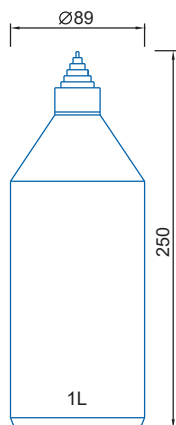

Frascos
com tampa
de bico

Ref. 9231_