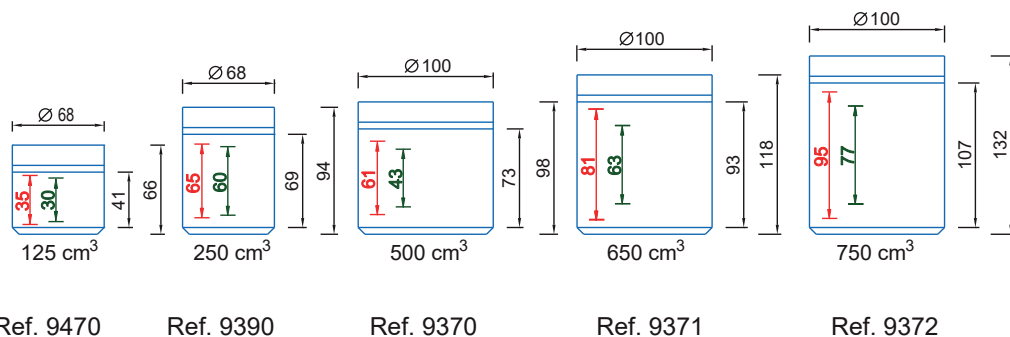

As tampas apresentam uma cinta de inviolabilidade, que é necessário remover para permitir a abertura.

Os Boiões são fabricados em Polietileno de Alta Densidade em branco e as tampas em Polietileno de Baixa Densidade, e são adequados para contacto com alimentos conforme a regulamentação Europeia.