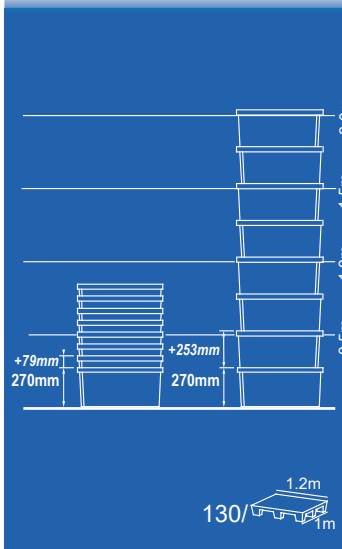

90/

Ref. 9801\_

90/

Ref. 9802\_

90/

Ref. 980R\_

Fechada

(ext.) DIM. (int.)  
600 x 400 x 400mm 490 x 332 x 395mm

Gradeada

(ext.) DIM. (int.)  
600 x 400 x 400mm 490 x 332 x 395mm

Com rodas

Base com rodízios (600 x 400 mm)

Ref. 9654\_

Ref. 9656\_

Tampa (600 x 400 mm)

Ref. 3006\_