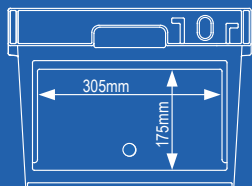

Ref. 1305_	Ref. 1306_
Com abertura	Com portinhola