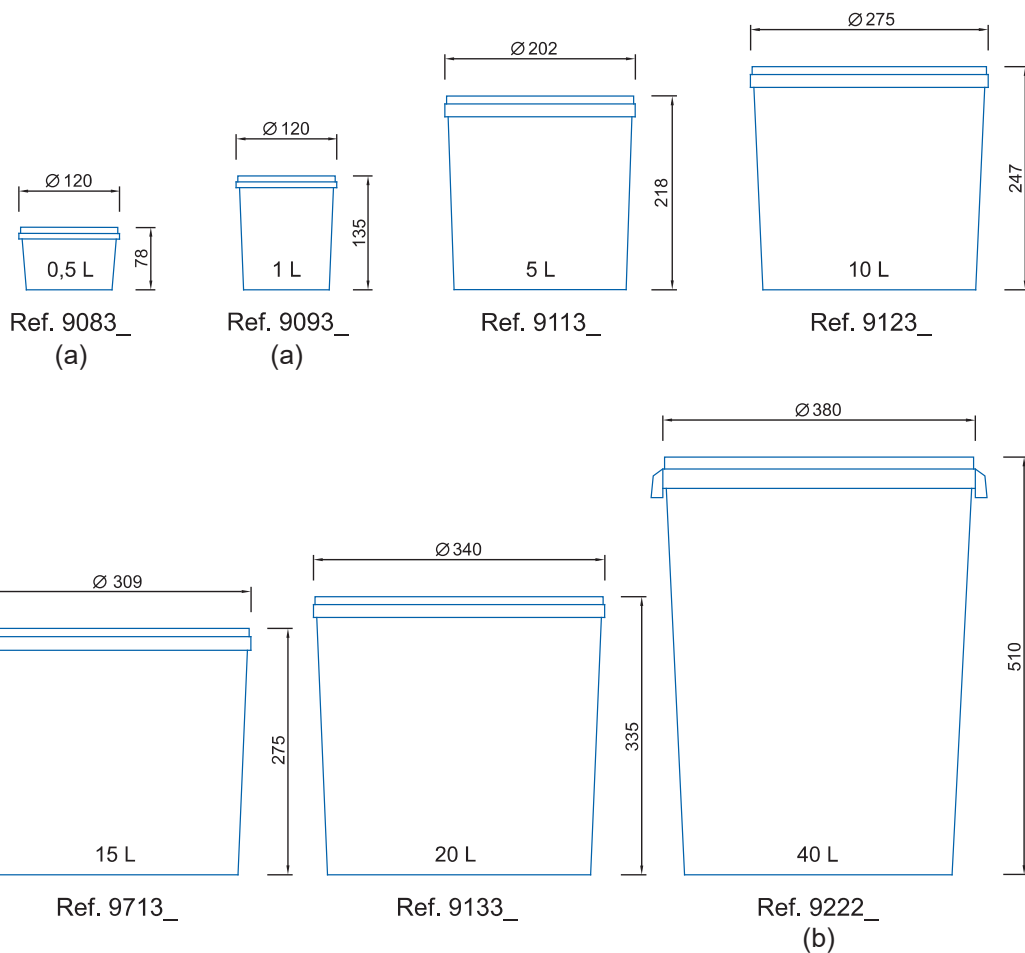

Patilha de inviolabilidade

a) sem asa
b) com 2 pegas