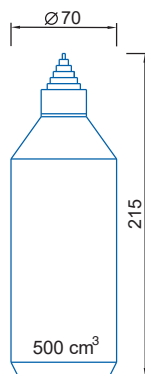

Frascos
com tampa
de bico

Ref. 9141_

Frasco
com tampa de
rosca inviolável

Frasco inviolável
com tampa de
segurança para
crianças

Para todos os frascos e pistola
pulverizadora recomenda-se a
realização de ensaios para
verificar a resistência química
ao produto embalado.

Frasco com
pulverizador